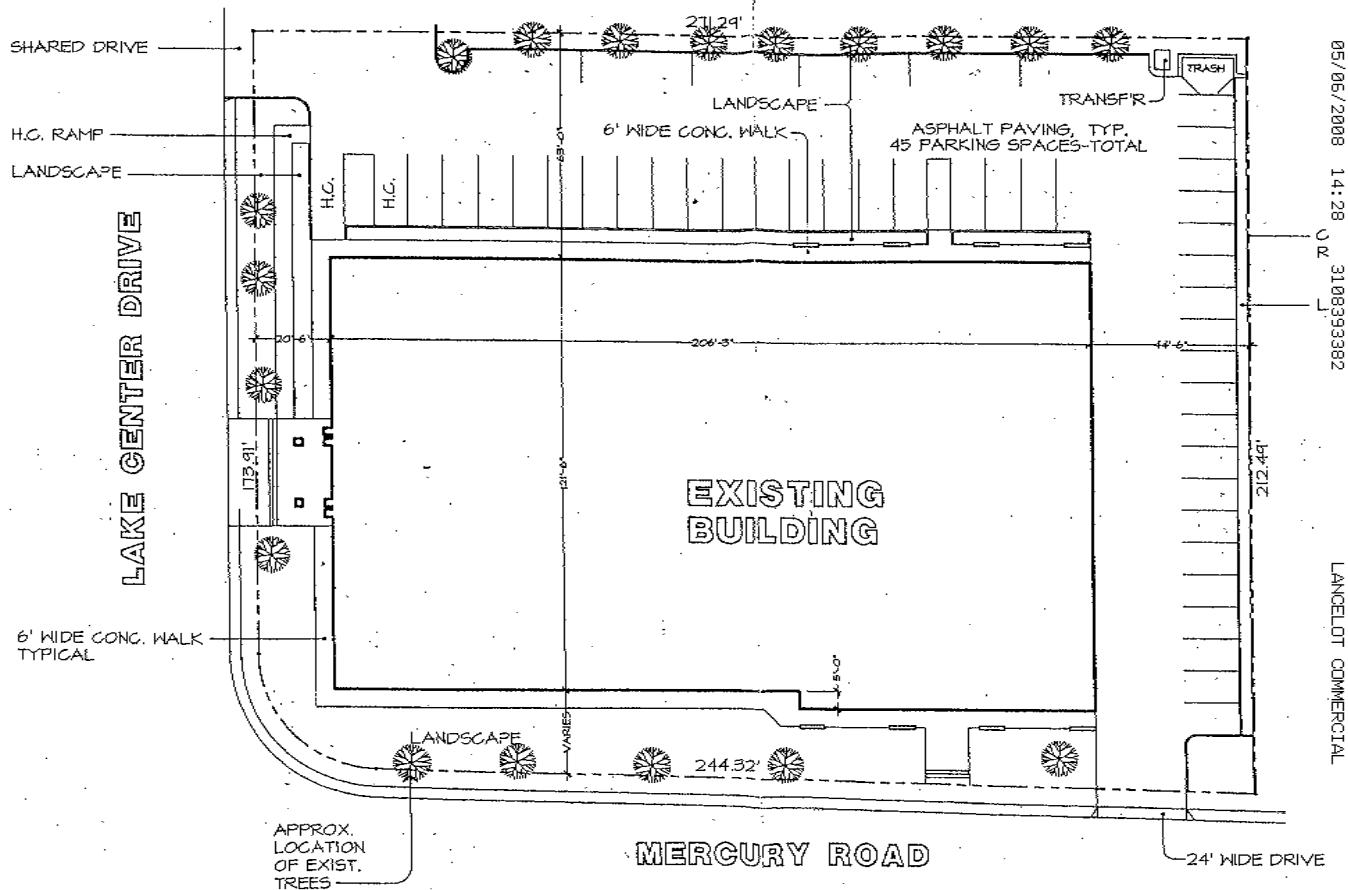

For Sale or Lease

23222 Lake Center Dr., Lake Forest

05/06/2008 14:28
3108393382

LANCELOT COMMERCIAL

PAGE 01/01

EXISTING SITE PLAN

NOTE: All measurements are approximate and while the information furnished comes from reliable sources, we assume no liability.
Lance Levin: DRE # 01128388 Jonathan Wolk: DRE# 01228058